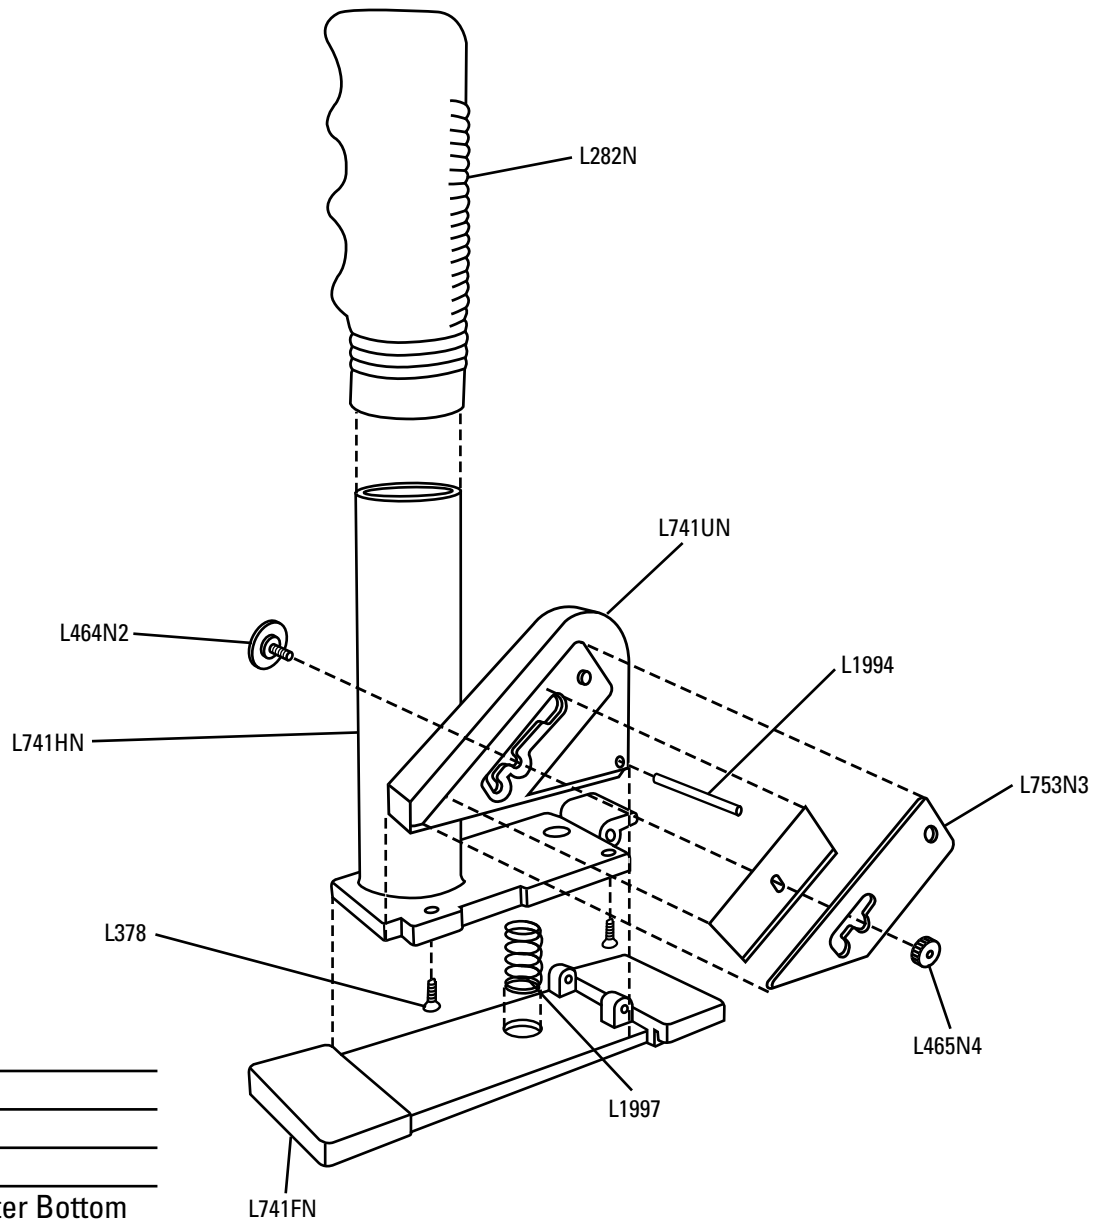

# ARTIST ELITE STRAIGHT CUTTER

MODEL 701-1

## PARTS DIAGRAM

### Parts List

L282N	Handle Grip
L378	Screw x 2
L464N2	Bolt
L465N4	Nut
L741FN	Straight Cutter Bottom
L741HN	Straight Cutter Handle
L741UN	Straight Cutter Upright
L753N3	Cover Plate
L1994	Hinge Pin
L1997	Spring