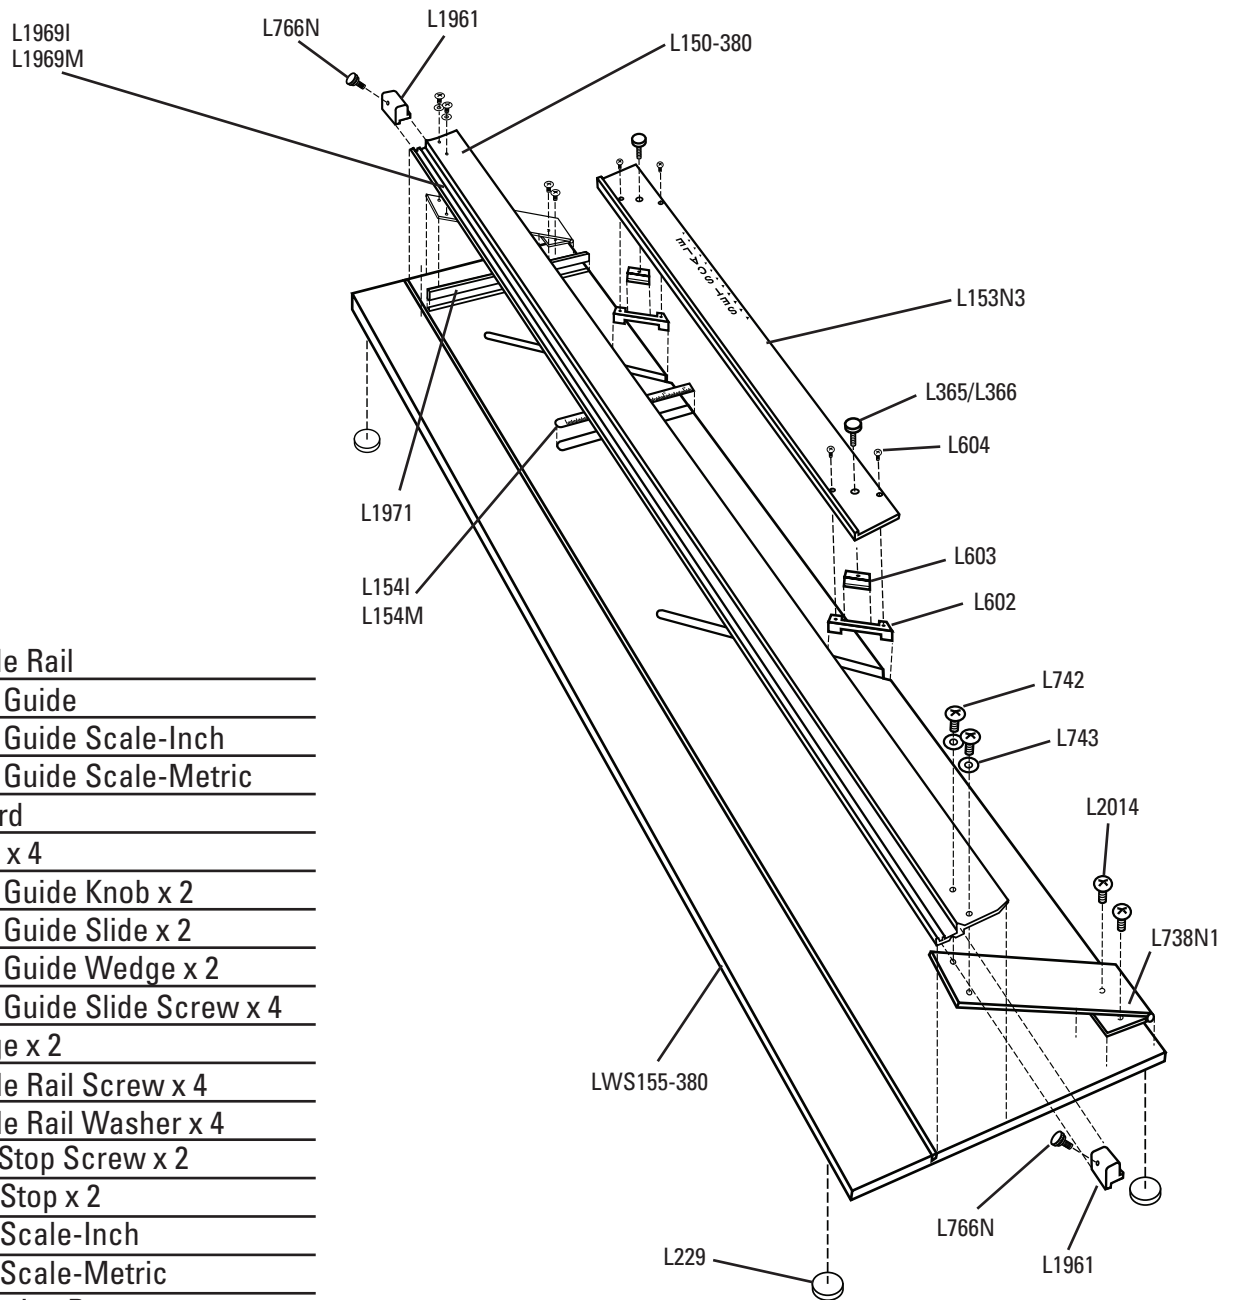

PARTS DIAGRAM

Parts List

L150-380	Guide Rail
L153N3	Mat Guide
L154I	Mat Guide Scale-Inch
L154M	Mat Guide Scale-Metric
LWS155-380	Board
L229	Feet x 4
L365/L366	Mat Guide Knob x 2
L602	Mat Guide Slide x 2
L603	Mat Guide Wedge x 2
L604	Mat Guide Slide Screw x 4
L738N1	Hinge x 2
L742	Guide Rail Screw x 4
L743	Guide Rail Washer x 4
L766N	Rail Stop Screw x 2
L1961	Rail Stop x 2
L1969I	Rail Scale-Inch
L1969M	Rail Scale-Metric
L1971	Squaring Bar
L2014	Hinge Screw x 4