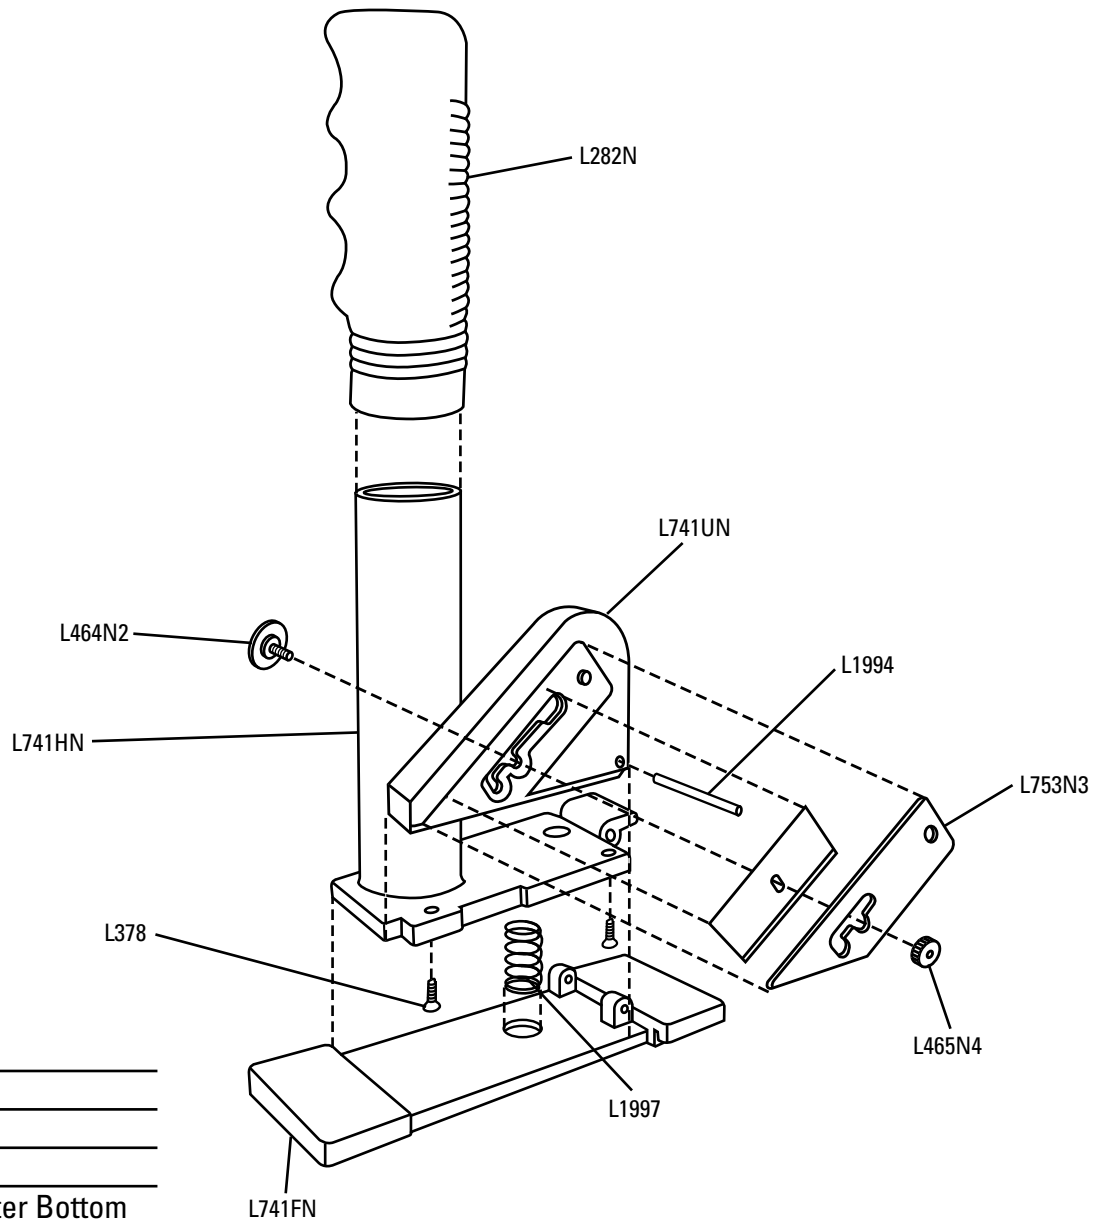

ARTIST ELITE STRAIGHT CUTTER

MODEL 701-1

PARTS DIAGRAM

Parts List

L282N	Handle Grip
L378	Screw x 2
L464N2	Bolt
L465N4	Nut
L741FN	Straight Cutter Bottom
L741HN	Straight Cutter Handle
L741UN	Straight Cutter Upright
L753N3	Cover Plate
L1994	Hinge Pin
L1997	Spring