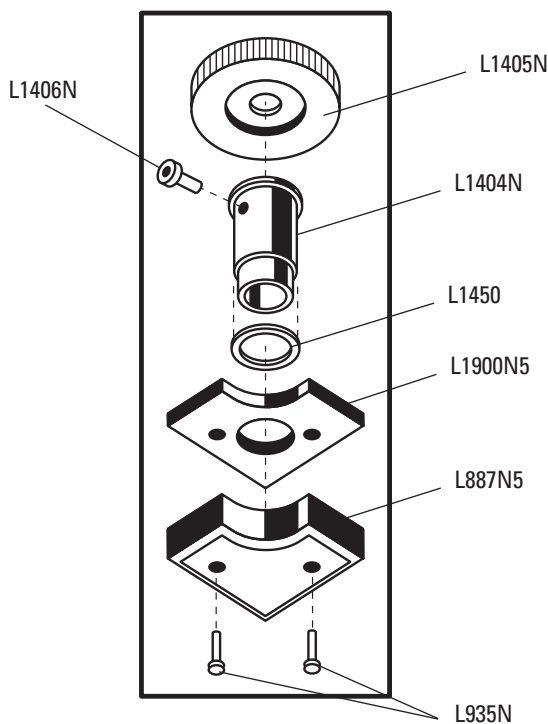

No.	Description	Qty.
L124	Feet	4
L124N	Ext. Arm Bumper	2
L348N	Knob Screw	3
L804N2	Handle Spring	1
L828	Post Washer	6
L853N	Ext. Arms	2
L854	Block Plate	1
L856	Handle Bolt	1
L857N2	Top Plate Screw	2
L859	Top Plate	1
L865	Base Board	1
L869	Clamp Handle	1
L869-S	Rod and Handle	1
L871N2	Block Spacer	2
L872N8	Lever Adjustment Block	1
L877	Lever Shaft	1
L879/880	Handle	1
L889	Handle Grip	1
L881	Lever Tube	1
L882	Post	3
L883N2	Post Spring	2
L886	Top Post Screw	1
L887	Pressure Foot	1
L896	Ext. Arm Screws	4
L902	Link Pin 1	1
L904N	Link Pin 2	2
L907	Handle	2
L908N2	Jaw Block	1
L919	Block Screw	2
L922N10	Clamp Base	1
L923N9	Clamp Jaw	1
L925N	Framer Spacer	1
L933T4/B3	Button	1
L935N	Jaw Screw	2
L936N4	Button Spring	1
L939	Bottom Post Screw	3
L1401	Vise Stop	1
L1400	Slider Guides	2
L1410	Slider Guide Screws	4
L1455	Slider Stop Cam	1

V-nail Slider

No.	Description	Qty.
L348N	Knob Screw	1
L838	Slide Block Tension Screw	1
L860N5	Pin Block	2
L861N	Pin Holder	2
L862N2	Slide Block Small	1
L863N3	Slide Block Large	1
L864N4	Slide Block Holder	1
L897	Pin Block Screw	4
L899	Nail Pins	6
L911N	Slide Block Spring Pin	2
L917	Slide Block Spring	2
L1457	Slide Block Spring Pin	2

Pressure Pad Assembly

No.	Description	Qty.
L887N5	Pressure Pad	1
L900N5	Pressure Block	1
L935N	Pad Screws	2
L1404N	Shaft Spacer	1
L1405N	Adj. Nut	1
L1406N	Shaft Spacer Screw	1
L1450	Adj. Nut Retaining Ring	1